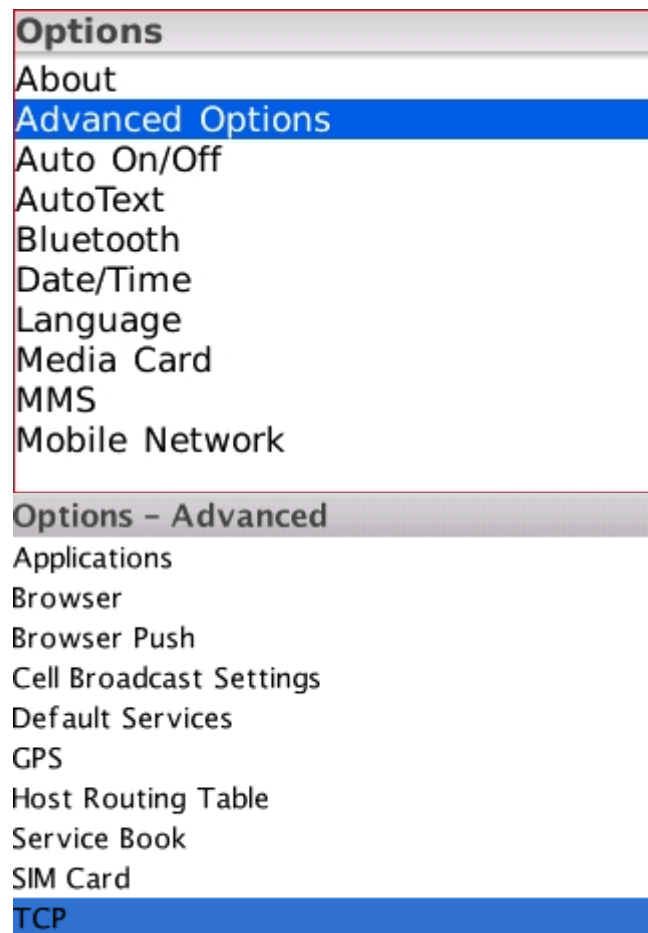

Planetsim GPRS internet connection setup for Blackberry

Setup the APN by going to Options >> Advanced Options >> TCP and enter the following information.

APN: send.ee (for PlanetSim Data apn:apn)

LOGIN:sim number (as 3725xxxxx), (for PlanetSim Data login: leave empty)

PASSWORD: leave empty

To be able to browse to internet you will need a browser like [Opera Mini](#)

Don' forget after you finish with setup close the phone and remove your battery